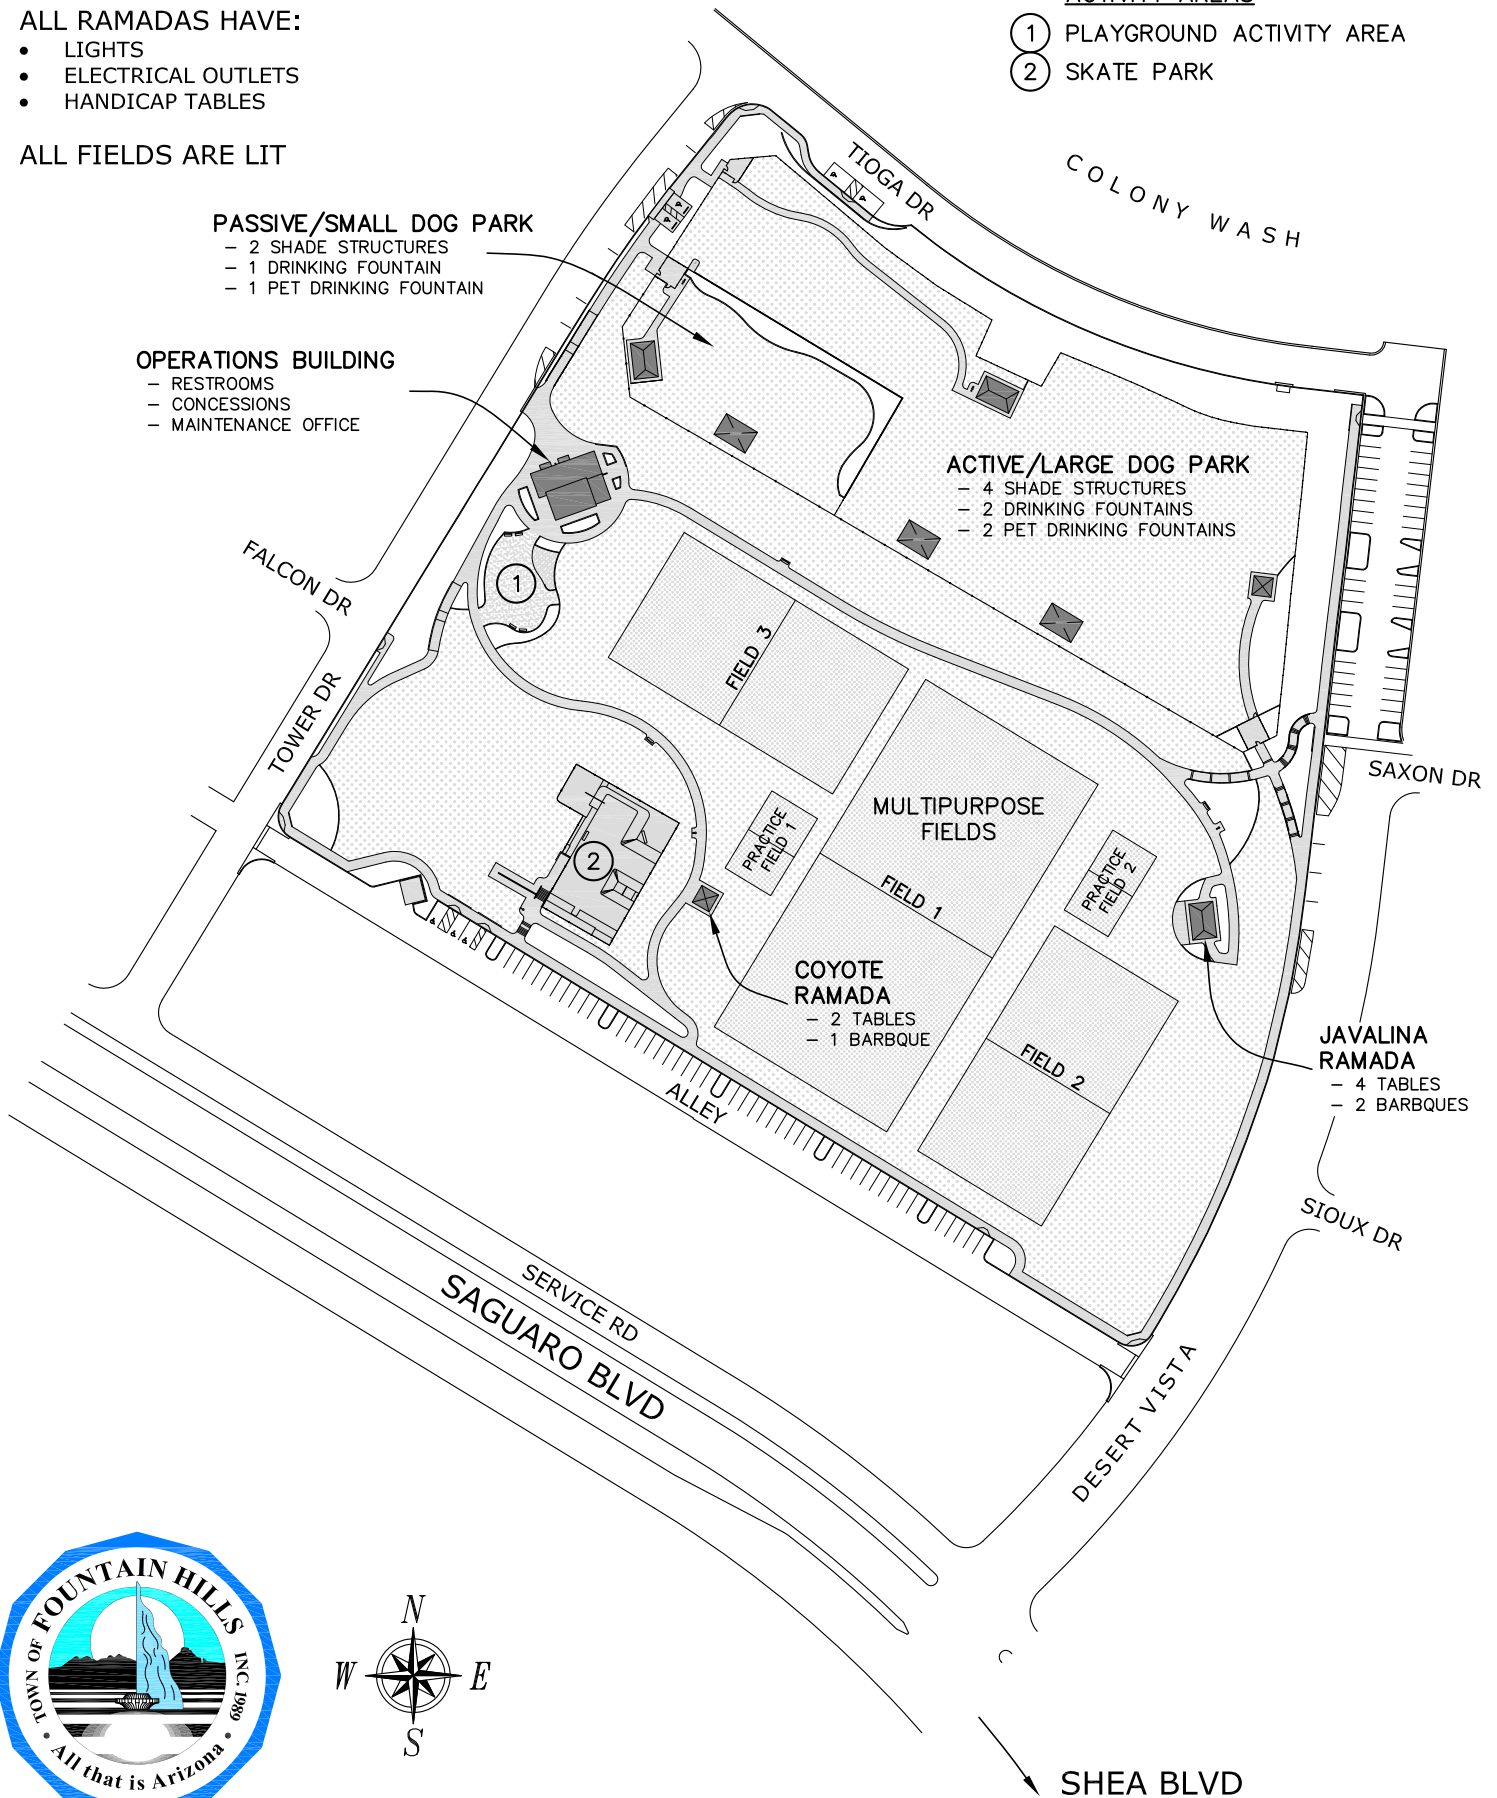

OPERATIONS BUILDING

- RESTROOMS
- CONCESSIONS
- MAINTENANCE OFFICE

DESERT VISTA PARK

11800 N DESERT VISTA

ACTIVITY AREAS

- ① PLAYGROUND ACTIVITY AREA
- ② SKATE PARK

SHEA BLVD