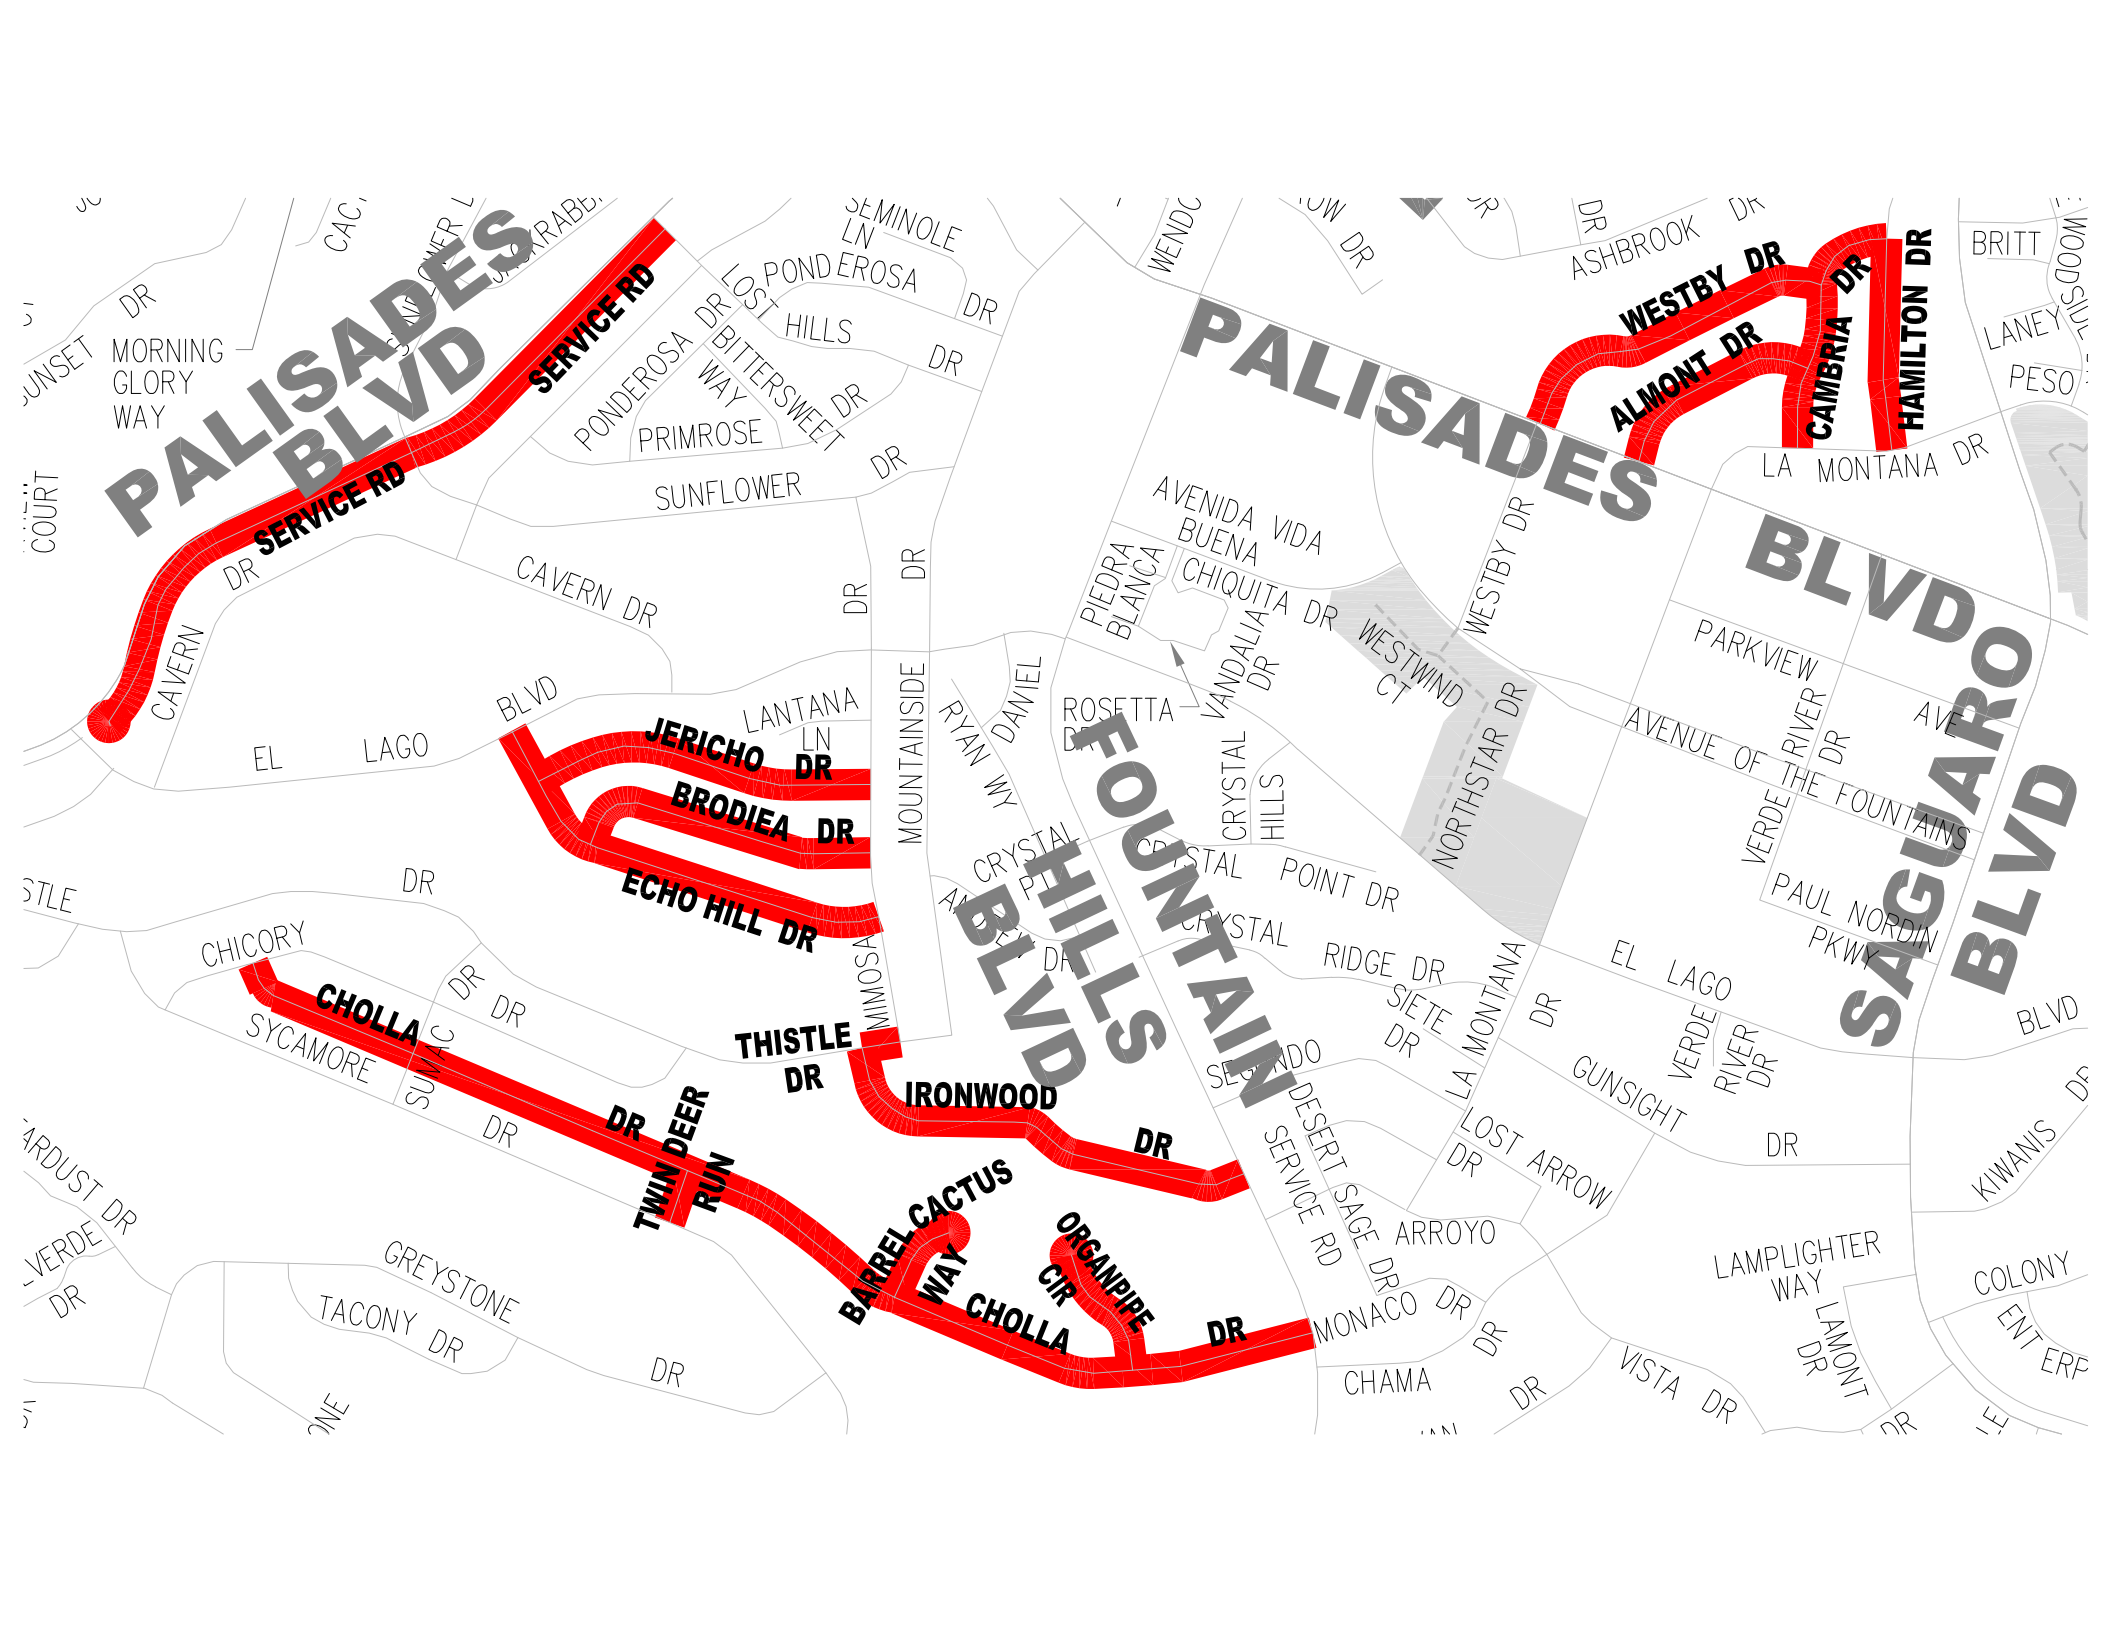

PALISADES BLVD

PALISADES

FOUNTAINS HILLS

BLVD SAGUARO

SERVICE RD

SERVICE RD

WESTBY DR

ALMONT DR

CAMBRIA DR

HAMILTON DR

JERICHO DR

BRODIEA DR

ECHO HILL DR

THISTLE DR

IRONWOOD DR

BARREL CACTUS WAY

CHOLLA CIR

ORGANPIPE DR

SUNSET DR
MORNING GLORY WAY
COURT

STLE DR
CHICORY DR
SYCAMORE DR
SUNNY DR
ARDUST DR
VERDE DR

GREYSTONE DR
TACONY DR
ONE

SEMINOLE LN
LOST PONDEROSA DR
BITTERSWEET DR
PRIMROSE DR
SUNFLOWER DR
CAVERN DR

EL LAGO BLVD
LANTANA LN
MOUNTAINSIDE DR
RYAN WY
DANIEL DR

MIMOSA DR
CRYSTAL PT DR
CRYSTAL HILLS DR
CRYSTAL POINT DR

BARREL CACTUS WAY
CHOLLA CIR
ORGANPIPE DR

WENDC DR
ASHBROOK DR
PIEDRA BLANCA
BUENA VIDA
CHIQUITA DR
VANDALIA DR
ROSETTA DR

WESTWIND CT
NORTHSTAR DR
CRYSTAL RIDGE DR
SIETE DR
LA MONTANA DR

SECOND SERVICE RD
DESERT SAGE DR
ARROYO DR
MONACO DR
CHAMA DR

BARREL CACTUS WAY
CHOLLA CIR
ORGANPIPE DR

LA MONTANA DR
PARKVIEW DR
VERDE RIVER DR
PAUL NORDIN PKWY
EL LAGO DR
GUNSIGHT DR
LAMPLIGHTER WAY
LAMONT DR
VISTA DR

BLVD SAGUARO
KIWANIS DR
COLONY ENTRANCE

BRITT DR
LANEY DR
PESOTE DR
WOODS DR

BRITT DR
LANEY DR
PESOTE DR
WOODS DR