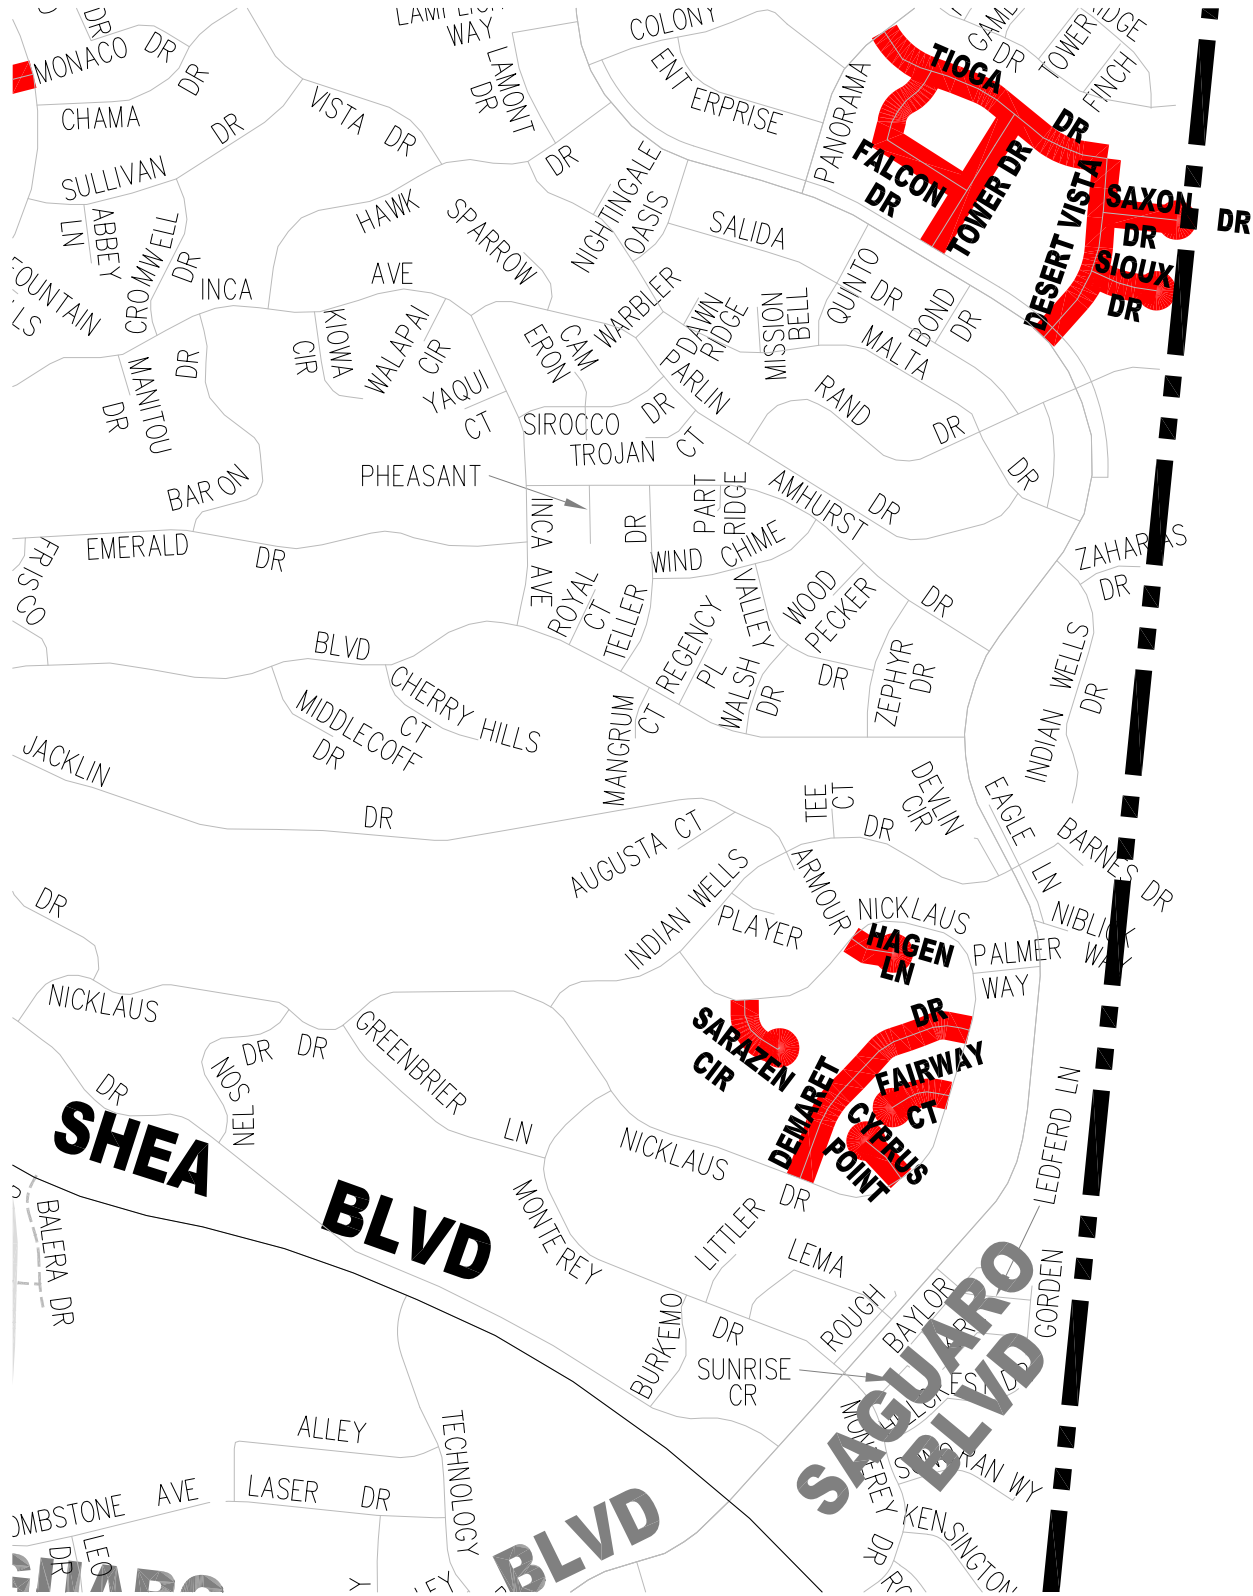

HERE'S WHAT YOU NEED TO KNOW

MILLING AND PAVING FOR THE TOWN OF FOUNTAIN HILLS

START DATE: **4/29/2019**

DURATION: **Approximately Four Weeks**

- Temporary "NO PARKING" signs will be placed on the street one day prior to starting.
- Cars left on street during construction may be towed
- Do not drive on fresh oil sprayed on the street just prior to paving
- Wait 30 minutes before driving on the new asphalt.
- In case of inclement weather, equipment breakdown and material shortages, work may be re-scheduled or delayed.
- Pay attention to all barricades and flagmen
- **No On-Street Parking will be allowed during the times listed below:**

BLVD SAGUARO
KIWANIS DR
COLONY ENTRANCE

BRITT DR
LANEY DR
PESOTE DR
WOODS DR

BRITT DR
LANEY DR
PESOTE DR
WOODS DR

PALISADES

SHEA BLVD

**FOUNTAIN
HILLS
BLVD**

PALOMINO WAY
WINCHESTER DR
WHITESTONE WAY
TELEGRAPH DR
SYCAMORE DR
FOUR HILLS PL
OLD TRAIL CT
SAWIK CIR
PINCUSHION WAY
CHIPMUNK LN
BURRO DR
OCOTILLO DR
WILD HORSE WAY
WILD HORSE DR
WESTRIDGE DRIVE
BUFFALO
PINTO
INDIAN PONY WAY
SUNDANC WAY DR
GARLAND CIR
PUMA DR
INDIGO DR
KINGSTREE
KEOTA
VENETIAN LN
APPIAN WAY
TREVINO
VILLA RIDGE
VILLAS DR
FREROCK COUNTRY
CLUB DR
NORTH RIDGE LN
LOMBARD PL
STAR GAZE TR
SHOOTING ST
RIDGE LINE DR
TERRACE
LINKS DR
PALATIAL DR
PALATIAL CIR
ROSEMONT
HILLSIDE DR
KING CT
RED ROCK DR
MESA VISTA CT
RIDGEVIEW CT
VISTA DR
GENOA WAY
VENETIAN LN
INDIGO DR
KINGSTREE
KEOTA
VENETIAN LN
APPIAN WAY
TREVINO
VILLA RIDGE
VILLAS DR
FREROCK COUNTRY
CLUB DR
NORTH RIDGE LN
LOMBARD PL
STAR GAZE TR
SHOOTING ST
RIDGE LINE DR
TERRACE
LINKS DR
VALLEY VISTA DRIVE
SKYLINE DR
MOUNTAIN VISTA CT
SONORA VISTA
VIENTO CT
CRESTVIEW DRIVE
CRESTVIEW DRIVE
EAGLE MOUNTAIN PKWY
SCARLET SKY LANE
CENTENNIAL DESERT
PEAK DR
FIRE CANYON
CHOLLA CREST TR
HIDDEN SPRINGS TR
FREROCK CLUB DR
AZURE VISTA TRAIL
MCDOWELL VIEW TRAIL
CANYON VIEW LANE
PALISADES TR