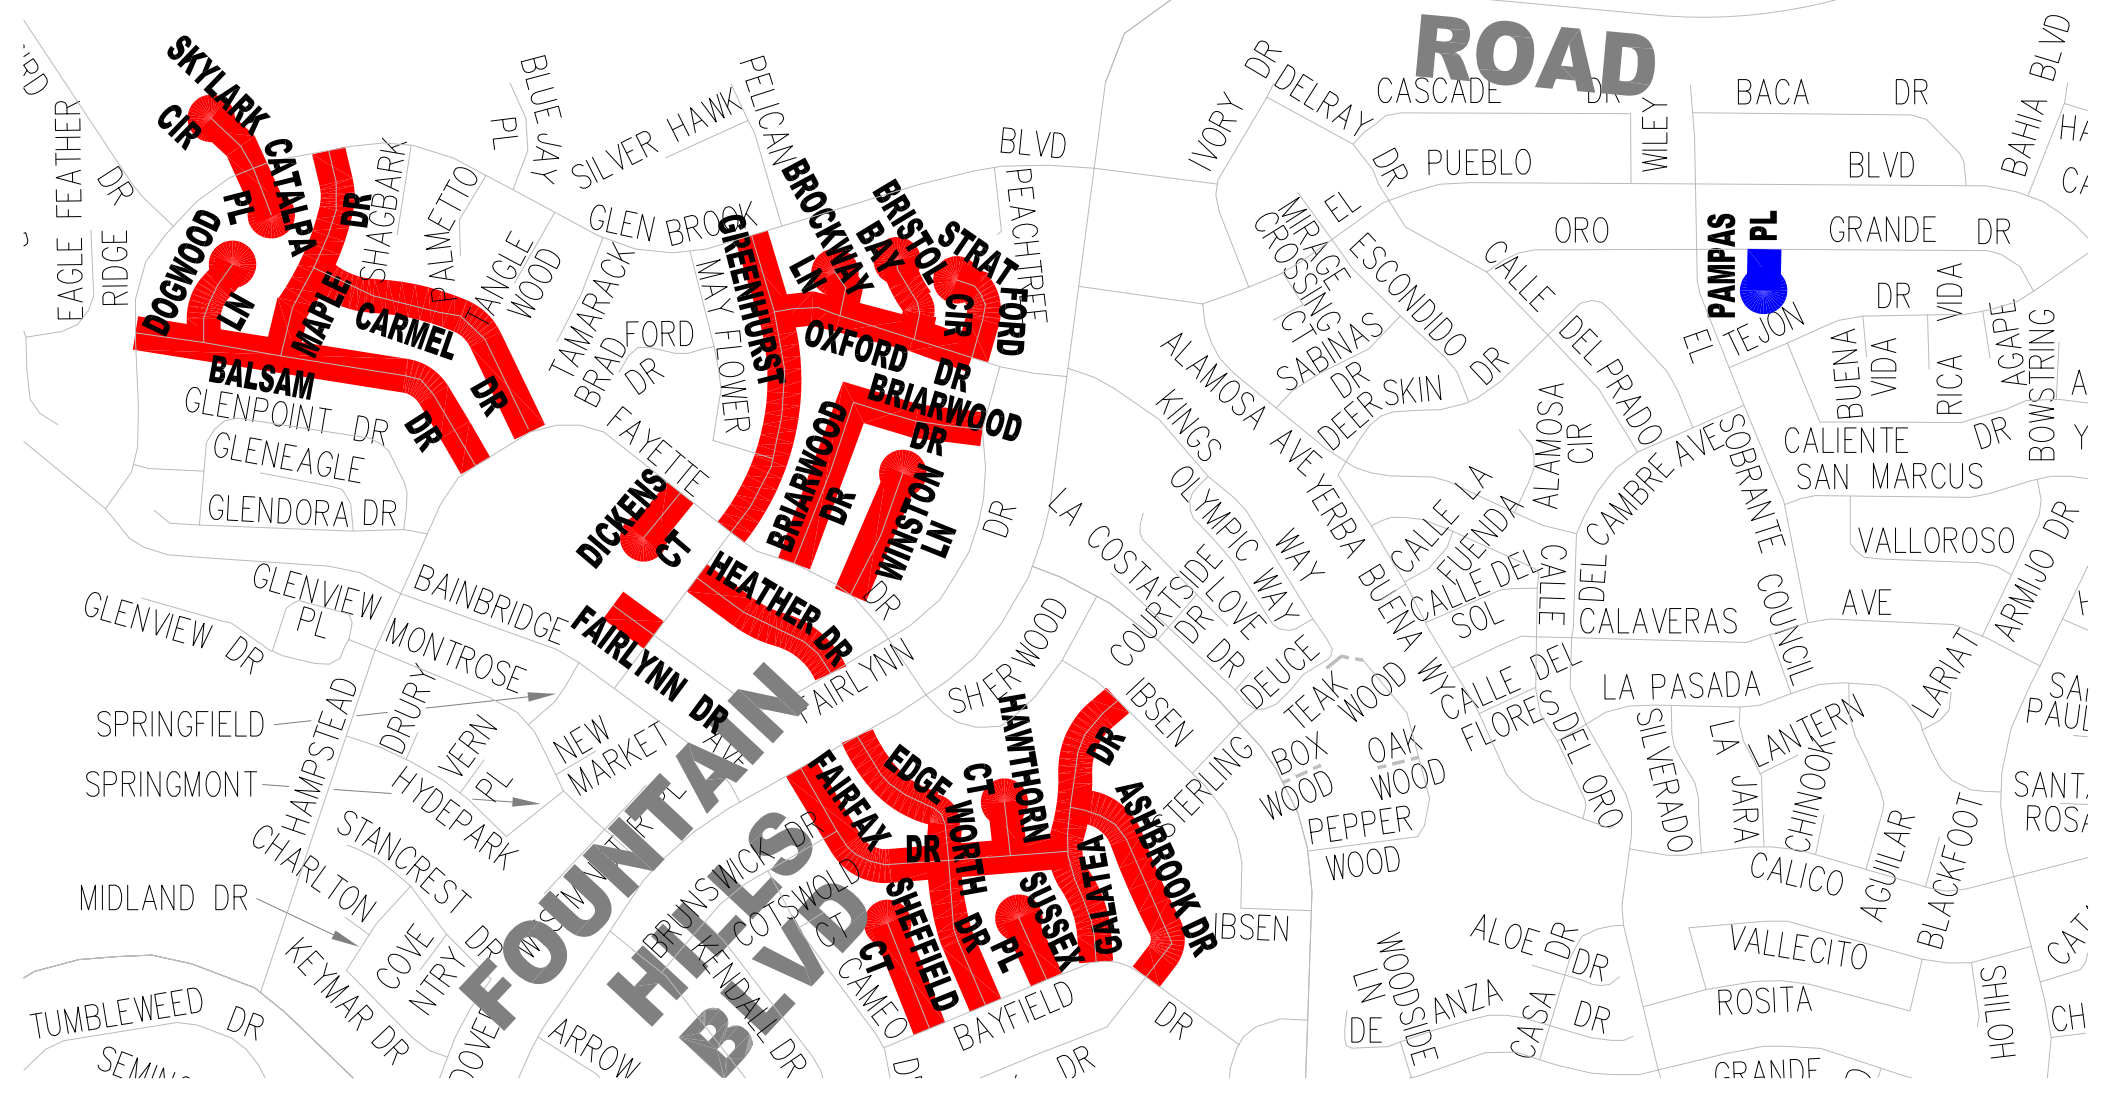

McDOWELL MOUNTAIN ROAD