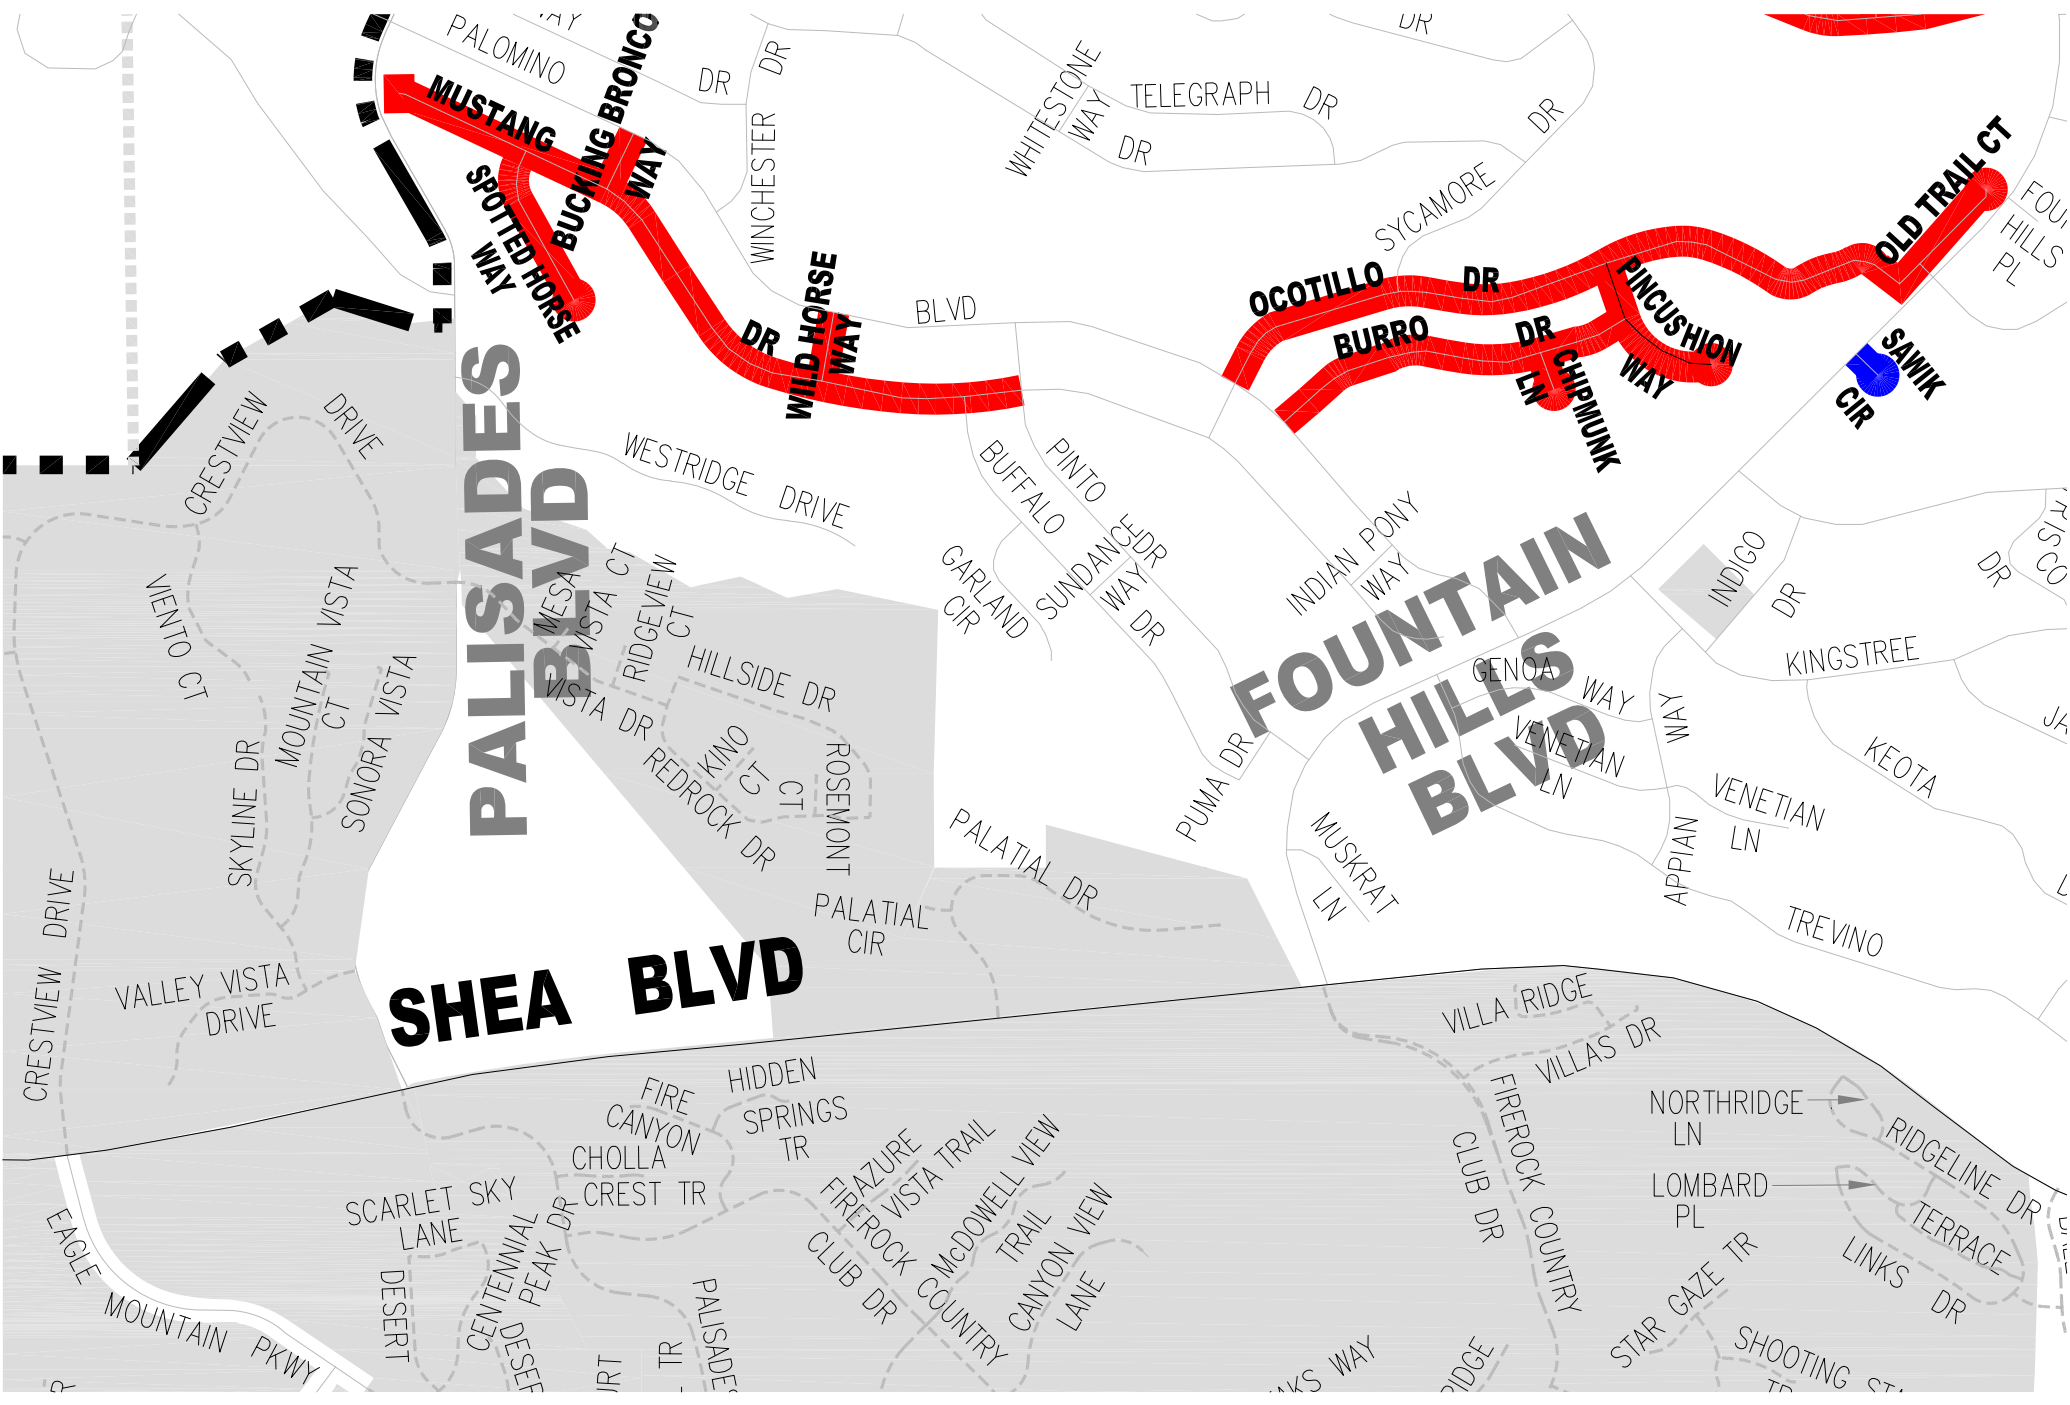

PALISADES

SHEA BLVD

**FOUNTAIN
HILLS
BLVD**

PALOMINO WAY
WINCHESTER DR
WHITESTONE WAY
TELEGRAPH DR
SYCAMORE DR
FOUR HILLS PL
OLD TRAIL CT
SAWIK CIR
PINCUSHION WAY
CHIPMUNK LN
BURRO DR
OCOTILLO DR
WILD HORSE WAY
WILD HORSE DR
WESTRIDGE DRIVE
BUFFALO
PINTO
INDIAN PONY WAY
SUNDANC WAY DR
GARLAND CIR
PUMA DR
INDIGO DR
KINGSTREE
KEOTA
VENETIAN LN
APPIAN WAY
TREVINO
VILLA RIDGE
VILLAS DR
FREROCK COUNTRY
CLUB DR
NORTH RIDGE LN
LOMBARD PL
STAR GAZE TR
SHOOTING ST
RIDGE LINE DR
TERRACE
LINKS DR
PALATIAL DR
PALATIAL CIR
ROSEMONT
HILLSIDE DR
KING CT
RED ROCK DR
MESA VISTA CT
RIDGEVIEW CT
VISTA DR
GENOA WAY
VENETIAN LN
INDIGO DR
KINGSTREE
KEOTA
VENETIAN LN
APPIAN WAY
TREVINO
VILLA RIDGE
VILLAS DR
FREROCK COUNTRY
CLUB DR
NORTH RIDGE LN
LOMBARD PL
STAR GAZE TR
SHOOTING ST
RIDGE LINE DR
TERRACE
LINKS DR
VALLEY VISTA DRIVE
SKYLINE DR
MOUNTAIN VISTA CT
SONORA VISTA
VIENTO CT
CRESTVIEW DRIVE
CRESTVIEW DRIVE
EAGLE MOUNTAIN PKWY
SCARLET SKY LANE
CENTENNIAL DESERT
PEAK DR
FIRE CANYON
CHOLLA CREST TR
HIDDEN SPRINGS TR
FREROCK CLUB DR
AZURE VISTA TRAIL
MCDOWELL VIEW TRAIL
CANYON VIEW LANE
PALISADES TR